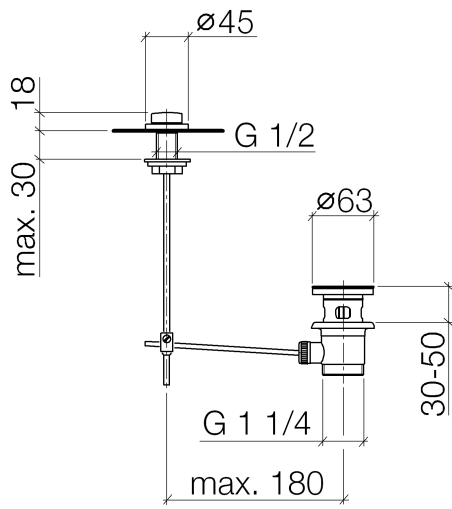

**Basin Waste with knob for deck mounting 1 1/4" - Matte Black**

IMO

10 200 970

Fits: IMO, LULU, MADISON, MEM, TARA,  
CL.1, LISSÉ, VAIA, META, CYO

	Matte Black	10 200 970-33
	Chrome	10 200 970-00
	Brushed Platinum	10 200 970-06
	Platinum	10 200 970-08
	Durabross (23kt Gold)	10 200 970-09
	Dark Chrome	10 200 970-19
	Light Gold	10 200 970-26
	Brushed Light Gold	10 200 970-27
	Brushed Durabross (23kt Gold)	10 200 970-28
	Brushed Bronze	10 200 970-42
	Brushed Champagne (22kt Gold)	10 200 970-46
	Champagne (22kt Gold)	10 200 970-47
	Brushed Chrome	10 200 970-93
	Brushed Dark Platinum	10 200 970-99

## Basin Waste with knob for deck mounting 1 1/4" - Matte Black

---

IMO

10 200 970

Only suitable for basins with an overflow.

10 200 970

10 200 970

Parts for other finishes can be found here: [Chrome](#)

Spare parts list

No.	Item Number	Name	Quantity used	Delivery time
1	09 21 33 001-33	handle	1	30
2	09 14 10 007 90	seal	2	2
3	09 31 09 004-33	pull-rod	1	30
4	09 18 40 022-33	sleeve	1	30
5	09 14 10 095 90	seal	1	2
6	09 14 05 012 90	seal	1	2
7	09 14 40 001 90	seal	1	60
8	09 23 10 010 90	nut	1	2
9	90 11 01 001 00-33	pop-up waste	1	30