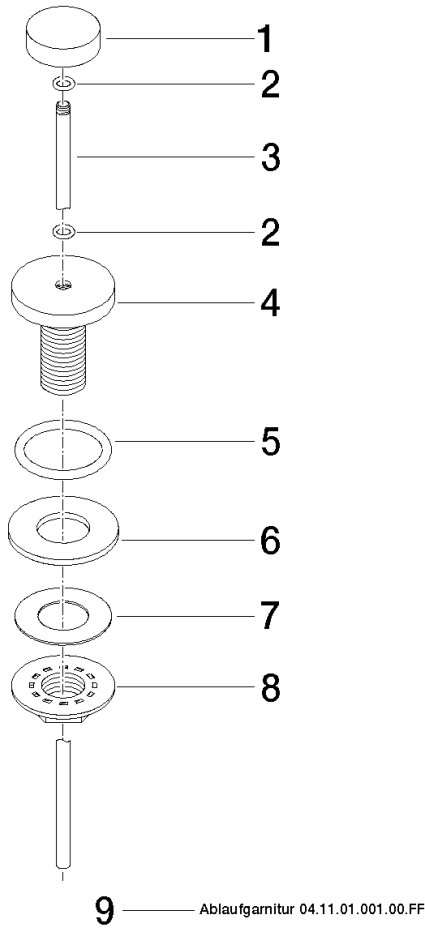

**Basin Waste with knob for deck mounting 1 1/4" - Matte Black**

IMO

10 200 970

Fits: IMO, LULU, MADISON, MEM, TARA,  
CL.1, LISSÉ, VAIA, META, CYO

	Matte Black	10 200 970-33
	Chrome	10 200 970-00
	Brushed Platinum	10 200 970-06
	Platinum	10 200 970-08
	Durabross (23kt Gold)	10 200 970-09
	Dark Chrome	10 200 970-19
	Light Gold	10 200 970-26
	Brushed Light Gold	10 200 970-27
	Brushed Durabross (23kt Gold)	10 200 970-28
	Brushed Bronze	10 200 970-42
	Brushed Champagne (22kt Gold)	10 200 970-46
	Champagne (22kt Gold)	10 200 970-47
	Brushed Chrome	10 200 970-93
	Brushed Dark Platinum	10 200 970-99

## Basin Waste with knob for deck mounting 1 1/4" - Matte Black

---

IMO

10 200 970

Only suitable for basins with an overflow.

10 200 970

10 200 970

Parts for other finishes can be found here: [Chrome](#)

Spare parts list

No.	Item Number	Name	Quantity used	Delivery time
1	09 21 33 001-33	handle	1	30
2	09 14 10 007 90	seal	2	2
3	09 31 09 004-33	pull-rod	1	30
4	09 18 40 022-33	sleeve	1	30
5	09 14 10 095 90	seal	1	2
6	09 14 05 012 90	seal	1	2
7	09 14 40 001 90	seal	1	60
8	09 23 10 010 90	nut	1	2
9	90 11 01 001 00-33	pop-up waste	1	30